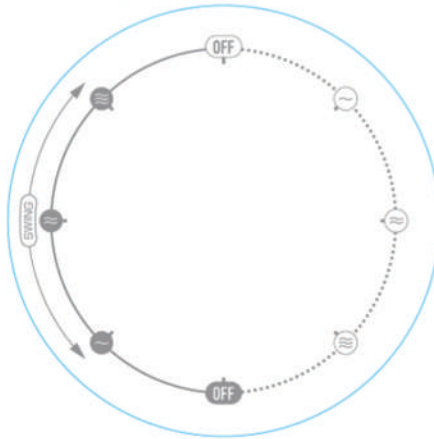

COMPONENTS

CONTROL PANEL

OPERATING INSTRUCTIONS

Before using the fan make sure that it is on a flat and stable surface. Damage may occur if it is place on an incline or decline.

- Plug the cord set into outlet.
- Turn the dial to align with the desired selection.