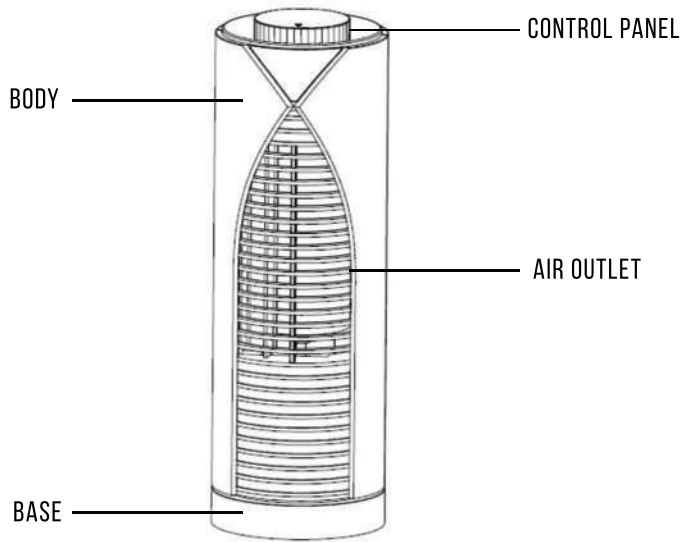

COMPONENTS